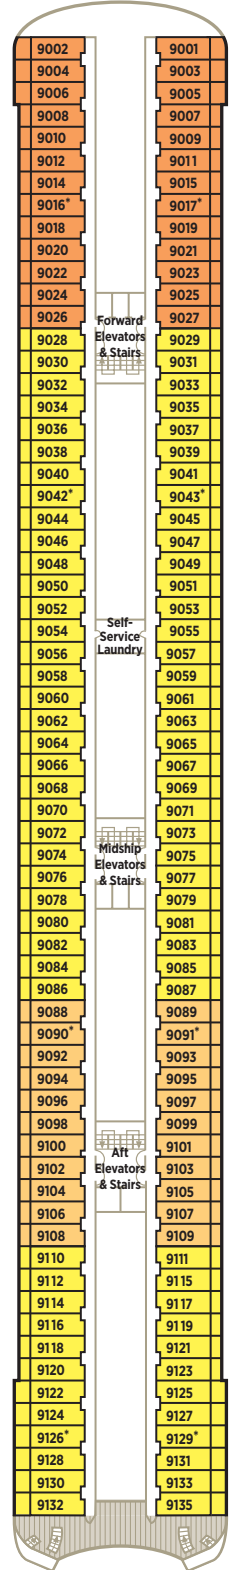

CRYSTAL SYMPHONY DECK PLANS

CP Crystal Penthouse with Verandah

PS Penthouse Suite with Verandah

PH Penthouse with Verandah

A1 Deck 9 Deluxe Stateroom with Verandah

A2 Deck 9 Deluxe Stateroom with Verandah Slightly Limited View

A3 Deck 9 Deluxe Stateroom with Verandah Forward

B1 Deck 8 Deluxe Stateroom with Verandah

B2 Deck 8 Deluxe Stateroom with Verandah Forward

C1 Deck 7/8 Deluxe Stateroom with Large Picture Window

C2 Deck 7 Deluxe Stateroom with Large Picture Window Forward

D Deck 5 Deluxe Stateroom with Large Picture Window

E1 Deck 7/8 Deluxe Stateroom with Large Picture Window Limited View

E2 Deck 8 Deluxe Stateroom with Large Picture Window Extremely Limited View

* Third berth available; as well as in Penthouses (PS and PH) with the exception of those designed for guests with disabilities, 1002 and 1003. Note: Third berth waiver is required.

† Staterooms for guests with disabilities

‡ Connecting staterooms

SUN DECK 12

LIDO DECK 11

PENTHOUSE DECK 10

SEABREEZE DECK 9

HORIZON DECK 8

PROMENADE DECK 7