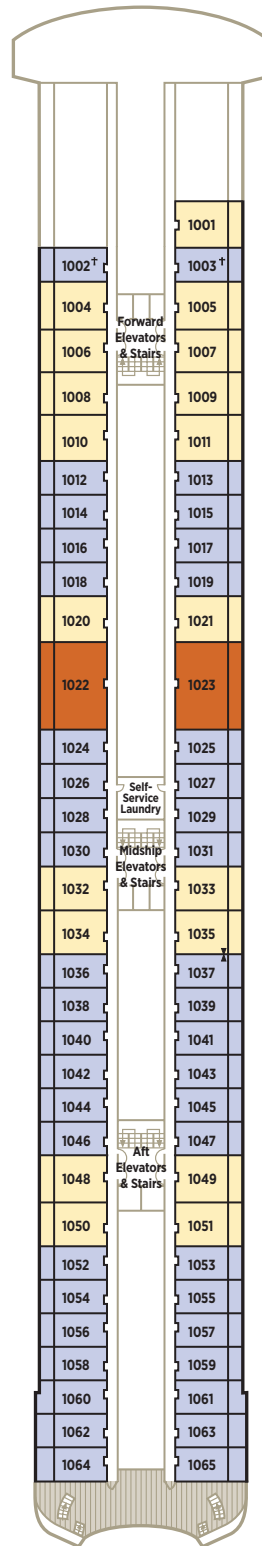

CRYSTAL SYMPHONY DECK PLANS

CP Crystal Penthouse with Verandah

PS Penthouse Suite with Verandah

PH Penthouse with Verandah

A1 Deck 9 Deluxe Stateroom with Verandah

A2 Deck 9 Deluxe Stateroom with Verandah Slightly Limited View

A3 Deck 9 Deluxe Stateroom with Verandah Forward

B1 Deck 8 Deluxe Stateroom with Verandah

B2 Deck 8 Deluxe Stateroom with Verandah Forward

C1 Deck 7/8 Deluxe Stateroom with Large Picture Window

C2 Deck 7 Deluxe Stateroom with Large Picture Window Forward

D Deck 5 Deluxe Stateroom with Large Picture Window

E1 Deck 7/8 Deluxe Stateroom with Large Picture Window Limited View

E2 Deck 8 Deluxe Stateroom with Large Picture Window Extremely Limited View

* Third berth available; as well as in Penthouses (PS and PH) with the exception of those designed for guests with disabilities, 1002 and 1003. Note: Third berth waiver is required.

† Staterooms for guests with disabilities

‡ Connecting staterooms

SUN DECK 12

LIDO DECK 11

PENTHOUSE DECK 10

SEABREEZE DECK 9

HORIZON DECK 8

PROMENADE DECK 7