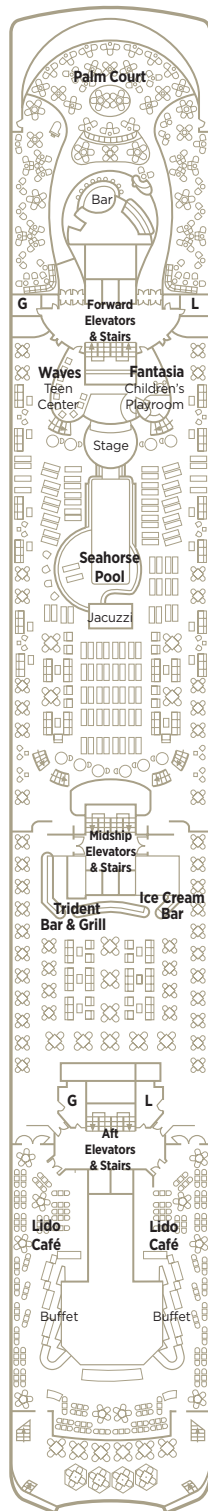

CRYSTAL SYMPHONY DECK PLANS

CP Crystal Penthouse with Verandah

PS Penthouse Suite with Verandah

PH Penthouse with Verandah

A1 Deck 9 Deluxe Stateroom with Verandah

A2 Deck 9 Deluxe Stateroom with Verandah Slightly Limited View

A3 Deck 9 Deluxe Stateroom with Verandah Forward

B1 Deck 8 Deluxe Stateroom with Verandah

B2 Deck 8 Deluxe Stateroom with Verandah Forward

C1 Deck 7/8 Deluxe Stateroom with Large Picture Window

C2 Deck 7 Deluxe Stateroom with Large Picture Window Forward

D Deck 5 Deluxe Stateroom with Large Picture Window

E1 Deck 7/8 Deluxe Stateroom with Large Picture Window Limited View

E2 Deck 8 Deluxe Stateroom with Large Picture Window Extremely Limited View

* Third berth available; as well as in Penthouses (PS and PH) with the exception of those designed for guests with disabilities, 1002 and 1003. Note: Third berth waiver is required.

† Staterooms for guests with disabilities

‡ Connecting staterooms

SUN DECK 12

LIDO DECK 11

PENTHOUSE DECK 10

SEABREEZE DECK 9

HORIZON DECK 8

PROMENADE DECK 7