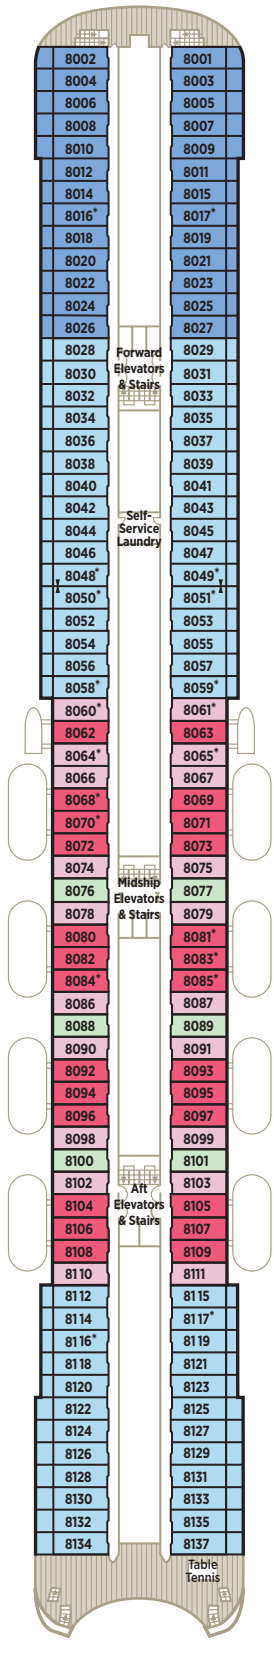

CRYSTAL SYMPHONY DECK PLANS

CP Crystal Penthouse with Verandah

PS Penthouse Suite with Verandah

PH Penthouse with Verandah

A1 Deck 9 Deluxe Stateroom with Verandah

A2 Deck 9 Deluxe Stateroom with Verandah Slightly Limited View

A3 Deck 9 Deluxe Stateroom with Verandah Forward

B1 Deck 8 Deluxe Stateroom with Verandah

B2 Deck 8 Deluxe Stateroom with Verandah Forward

C1 Deck 7/8 Deluxe Stateroom with Large Picture Window

C2 Deck 7 Deluxe Stateroom with Large Picture Window Forward

D Deck 5 Deluxe Stateroom with Large Picture Window

E1 Deck 7/8 Deluxe Stateroom with Large Picture Window Limited View

E2 Deck 8 Deluxe Stateroom with Large Picture Window Extremely Limited View

* Third berth available; as well as in Penthouses (PS and PH) with the exception of those designed for guests with disabilities, 1002 and 1003. Note: Third berth waiver is required.

† Staterooms for guests with disabilities

‡ Connecting staterooms

SUN DECK 12

LIDO DECK 11

PENTHOUSE DECK 10

SEABREEZE DECK 9

HORIZON DECK 8

PROMENADE DECK 7