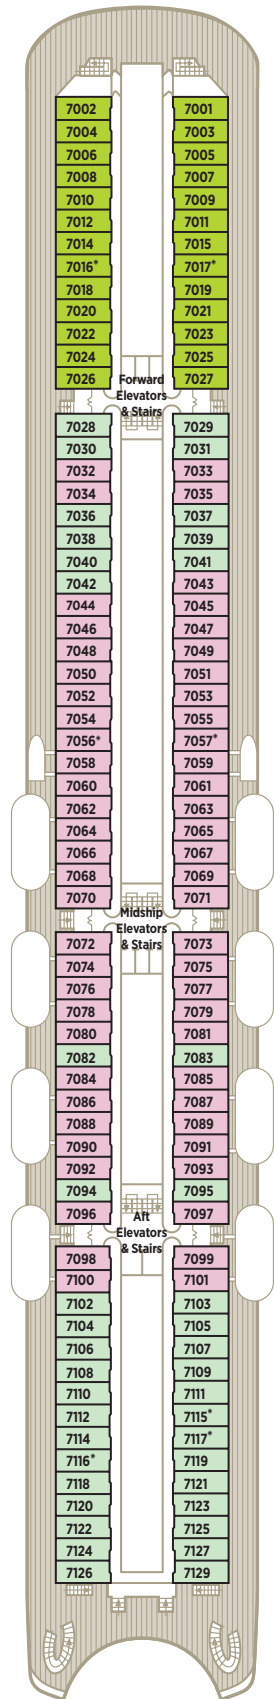

CRYSTAL SYMPHONY DECK PLANS

CP Crystal Penthouse with Verandah

PS Penthouse Suite with Verandah

PH Penthouse with Verandah

A1 Deck 9 Deluxe Stateroom with Verandah

A2 Deck 9 Deluxe Stateroom with Verandah Slightly Limited View

A3 Deck 9 Deluxe Stateroom with Verandah Forward

B1 Deck 8 Deluxe Stateroom with Verandah

B2 Deck 8 Deluxe Stateroom with Verandah Forward

C1 Deck 7/8 Deluxe Stateroom with Large Picture Window

C2 Deck 7 Deluxe Stateroom with Large Picture Window Forward

D Deck 5 Deluxe Stateroom with Large Picture Window

E1 Deck 7/8 Deluxe Stateroom with Large Picture Window Limited View

E2 Deck 8 Deluxe Stateroom with Large Picture Window Extremely Limited View

* Third berth available; as well as in Penthouses (PS and PH) with the exception of those designed for guests with disabilities, 1002 and 1003. Note: Third berth waiver is required.

† Staterooms for guests with disabilities

‡ Connecting staterooms

SUN DECK 12

LIDO DECK 11

PENTHOUSE DECK 10

SEABREEZE DECK 9

HORIZON DECK 8

PROMENADE DECK 7