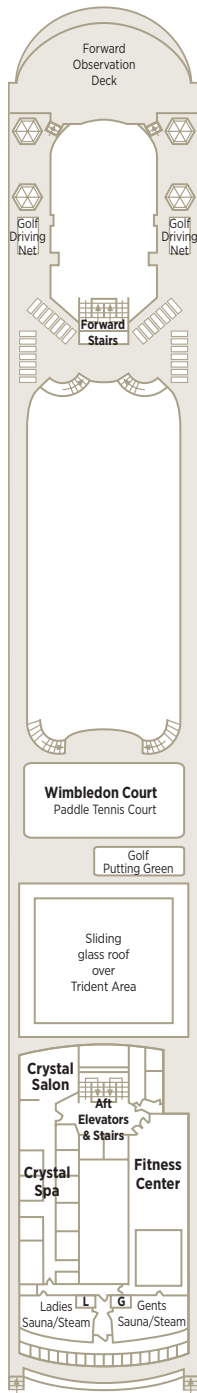

CRYSTAL SYMPHONY DECK PLANS

CP Crystal Penthouse with Verandah

PS Penthouse Suite with Verandah

PH Penthouse with Verandah

A1 Deck 9 Deluxe Stateroom with Verandah

A2 Deck 9 Deluxe Stateroom with Verandah Slightly Limited View

A3 Deck 9 Deluxe Stateroom with Verandah Forward

B1 Deck 8 Deluxe Stateroom with Verandah

B2 Deck 8 Deluxe Stateroom with Verandah Forward

C1 Deck 7/8 Deluxe Stateroom with Large Picture Window

C2 Deck 7 Deluxe Stateroom with Large Picture Window Forward

D Deck 5 Deluxe Stateroom with Large Picture Window

E1 Deck 7/8 Deluxe Stateroom with Large Picture Window Limited View

E2 Deck 8 Deluxe Stateroom with Large Picture Window Extremely Limited View

* Third berth available; as well as in Penthouses (PS and PH) with the exception of those designed for guests with disabilities, 1002 and 1003. Note: Third berth waiver is required.

† Staterooms for guests with disabilities

‡ Connecting staterooms

SUN DECK 12

LIDO DECK 11

PENTHOUSE DECK 10

SEABREEZE DECK 9

HORIZON DECK 8

PROMENADE DECK 7