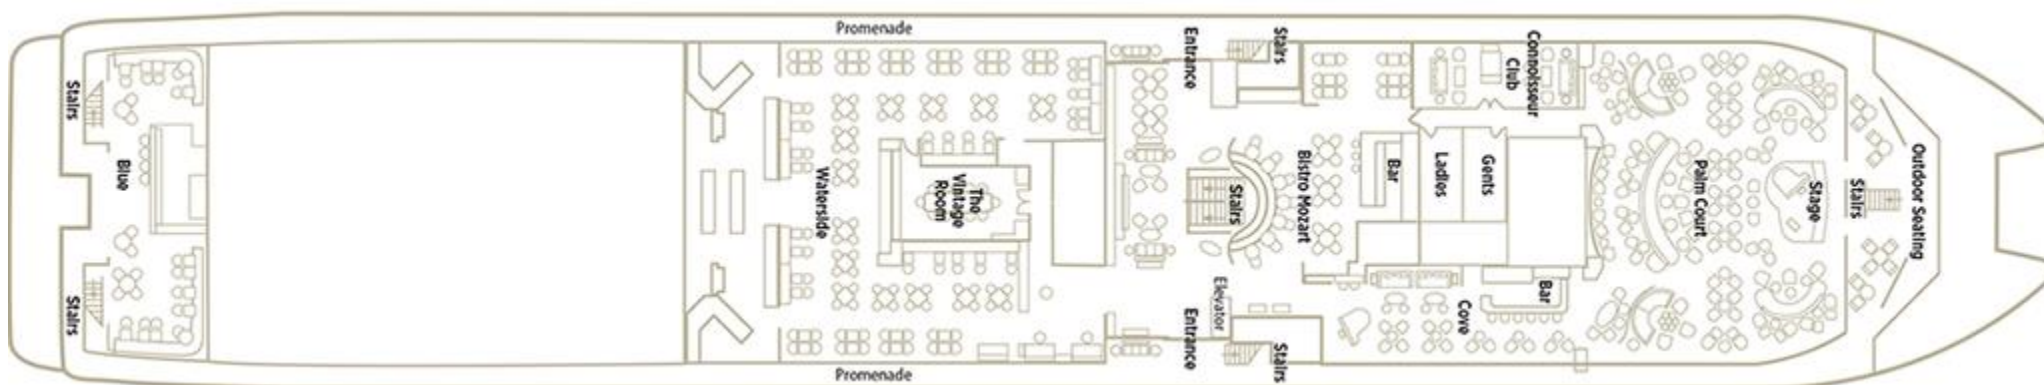

Deck plans

MS Crystal Mozart - Vista Deck

MS Crystal Mozart - Crystal Deck

MS Crystal Mozart - Seahorse Deck

MS Crystal Mozart - Harmony Deck

Details of MS Crystal Mozart

Home port: Valletta, Malta	Max Passengers: 160
Ship Builder: Deggendorfer Werft und Eisenbau Gesellschaft	Crew Capacity: 50
Year built/refurbished: 1987	Passenger decks: 4
Cruising Speed: 12.43 knots (14.29 mph / 23 kph)	Dining: Dining Room, Buffet, Bistro, Pavilion
Flag: Malta	Entertainment: Palm Court (lounge & bar), Library Promenade deck, Skylight (glass roofs), sundeck
Length: 395.14 feet / 120.44 m	Pool / Whirlpool: no
Width: 74.97 feet / 22.85 m	Fitness / Spa / Sauna: no
Draught: 5.25 feet / 1.6 m	Elevator: no
Gross Tonnage: 3100	Voltage: 220V & 110V in stateroom (U.S. outlet)