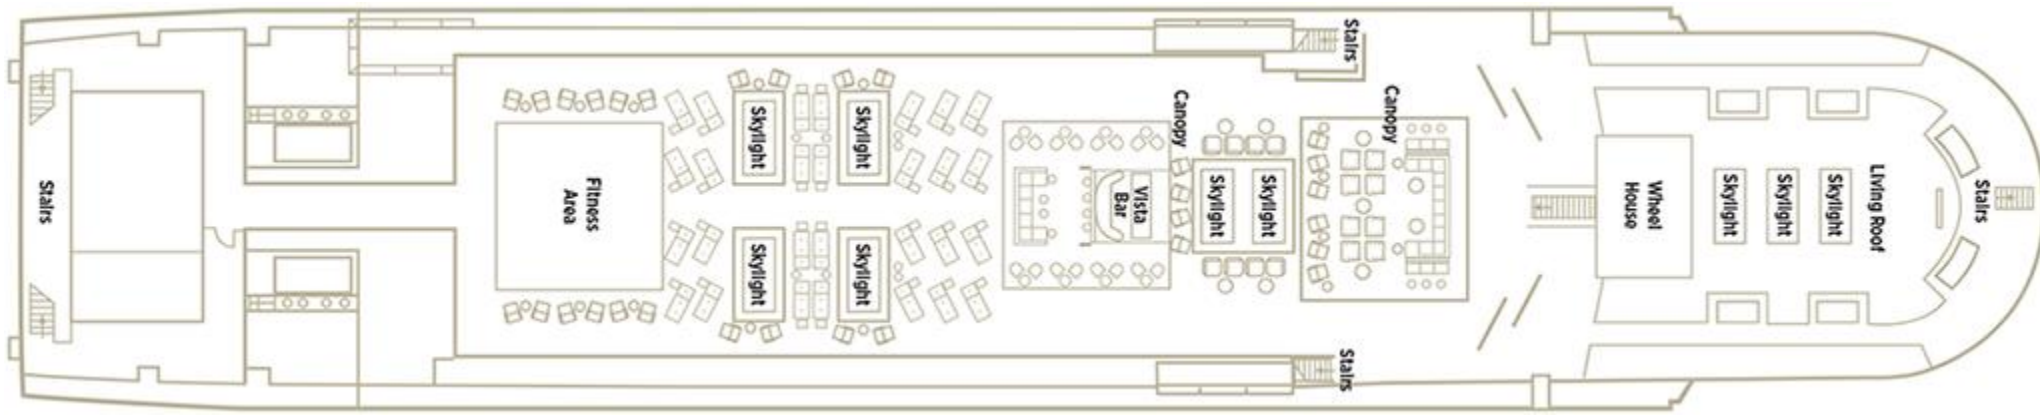

Deck plans

MS Crystal Mozart - Vista Deck

MS Crystal Mozart - Crystal Deck

MS Crystal Mozart - Seahorse Deck

MS Crystal Mozart - Harmony Deck

Details of MS Crystal Mozart

Home port: Valletta, Malta	Max Passengers: 160
Ship Builder: Deggendorfer Werft und Eisenbau Gesellschaft	Crew Capacity: 50
Year built/refurbished: 1987	Passenger decks: 4
Cruising Speed: 12.43 knots (14.29 mph / 23 kph)	Dining: Dining Room, Buffet, Bistro, Pavilion
Flag: Malta	Entertainment: Palm Court (lounge & bar), Library Promenade deck, Skylight (glass roofs), sundeck
Length: 395.14 feet / 120.44 m	Pool / Whirlpool: no
Width: 74.97 feet / 22.85 m	Fitness / Spa / Sauna: no
Draught: 5.25 feet / 1.6 m	Elevator: no
Gross Tonnage: 3100	Voltage: 220V & 110V in stateroom (U.S. outlet)