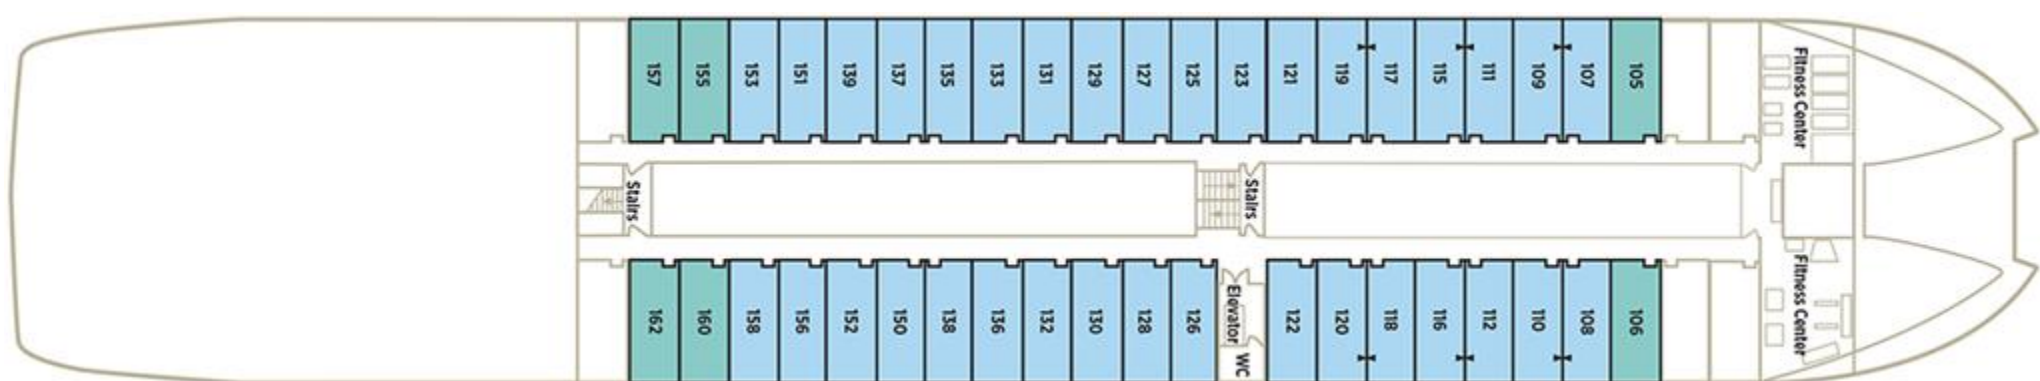

Deck plans

MS Crystal Mozart - Vista Deck

MS Crystal Mozart - Crystal Deck

MS Crystal Mozart - Seahorse Deck

MS Crystal Mozart - Harmony Deck

Details of MS Crystal Mozart

Home port: Valletta, Malta	Max Passengers: 160
Ship Builder: Deggendorfer Werft und Eisenbau Gesellschaft	Crew Capacity: 50
Year built/refurbished: 1987	Passenger decks: 4
Cruising Speed: 12.43 knots (14.29 mph / 23 kph)	Dining: Dining Room, Buffet, Bistro, Pavilion
Flag: Malta	Entertainment: Palm Court (lounge & bar), Library Promenade deck, Skylight (glass roofs), sundeck
Length: 395.14 feet / 120.44 m	Pool / Whirlpool: no
Width: 74.97 feet / 22.85 m	Fitness / Spa / Sauna: no
Draught: 5.25 feet / 1.6 m	Elevator: no
Gross Tonnage: 3100	Voltage: 220V & 110V in stateroom (U.S. outlet)